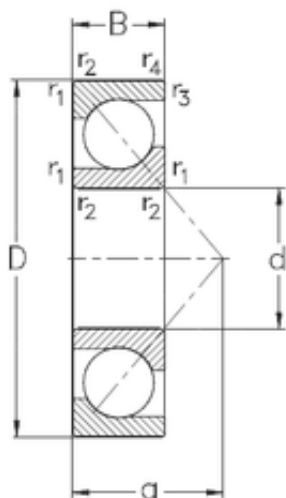

## NTN Bearing Driveshaft do Brasil

80 mm x 170 mm x 39 mm NKE 7316-BECB-MP angular contact ball bearings

Bearing No. 7316-BECB-MP

Size	80x170x39 mm
Bore Diameter	80 mm
Outer Diameter	170 mm
Width	39 mm
d	80 mm
D	170 mm
B	39 mm
C	39 mm
Angle ( ° )	40 °
a	72 mm
r1 min.	2,1 mm
r2 min.	2,1 mm
r3 min.	1,1 mm
r4 min.	1,1 mm
Weight	4,3 Kg
Basic dynamic load rating (C)	141 kN
Basic static load rating (C0)	109 kN

7316-BECB-MP Bearing 2D drawings and 3D CAD models