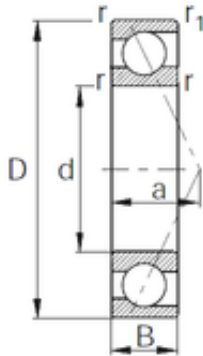

## NTN Bearing Driveshaft do Brasil

40 mm x 90 mm x 23 mm CYSD 7308 angular contact ball bearings

Bearing No. 7308

Size	40x90x23 mm
Bore Diameter	40 mm
Outer Diameter	90 mm
Width	23 mm
d	40 mm
D	90 mm
B	23 mm
C	23 mm
Angle ( ° )	25 °
r min.	1,5 mm
Basic dynamic load rating (C)	49 kN
Basic static load rating (C0)	33 kN
(Grease) Lubrication Speed	8600 r/min

7308 Bearing 2D drawings and 3D CAD models