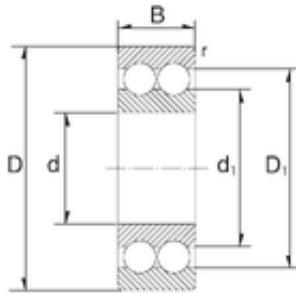

## NTN Bearing Driveshaft do Brasil

6 mm x 17 mm x 6 mm ZEN 30/6-2RS angular contact ball bearings

Bearing No. 30/6-2RS

Size	6x17x6 mm
Bore Diameter	6 mm
Outer Diameter	17 mm
Width	6 mm
d	6 mm
D	17 mm
B	6 mm
C	6 mm
Basic dynamic load rating (C)	3,08 kN
Basic static load rating (C0)	1,45 kN

30/6-2RS Bearing 2D drawings and 3D CAD models