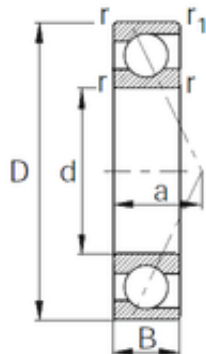

## NTN Bearing Driveshaft do Brasil

25 mm x 47 mm x 12 mm KBC SM7005CP5  
angular contact ball bearings

Bearing No. SM7005CP5

Size	25x47x12 mm
Bore Diameter	25 mm
Outer Diameter	47 mm
Width	12 mm
d	25 mm
D	47 mm
B	12 mm
C	12 mm
a	10.8 mm
r min.	0.6 mm
r1 min.	0.3 mm
Weight	0.09 Kg
Basic dynamic load rating (C)	21 kN
Basic static load rating (C0)	14,8 kN
(Grease) Lubrication Speed	22000 r/min

SM7005CP5 Bearing 2D drawings and 3D CAD models