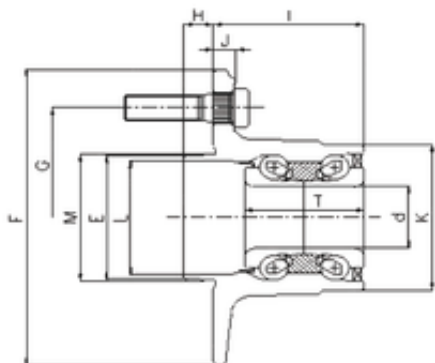

NTN Bearing Driveshaft do Brasil

ILJIN IJ132007 angular contact ball bearings

Bearing No. IJ132007

Bore Diameter	32 mm
d	32 mm
I	42,2 mm
K	76,6 mm
E	64,98 mm
F	129,1 mm
G	108 mm
H	17 mm
J	12 mm
L	60 mm
M	71 mm
T	38 mm

IJ132007 Bearing 2D drawings and 3D CAD models