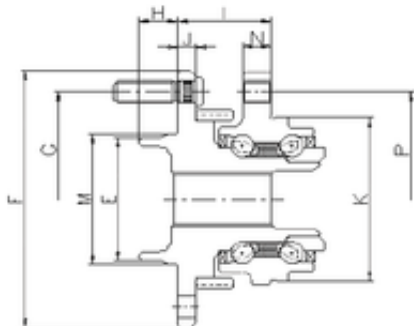

NTN Bearing Driveshaft do Brasil

ILJIN IJ123080 angular contact ball bearings

Bearing No. IJ123080

P	116 mm
I	42 mm
E	70,1 mm
F	145 mm
G	115 mm
H	20 mm
J	9 mm
K	91,2 mm
M	70,6 mm
N	13,5 mm
1	Wheel Bearing

IJ123080 Bearing 2D drawings and 3D CAD models