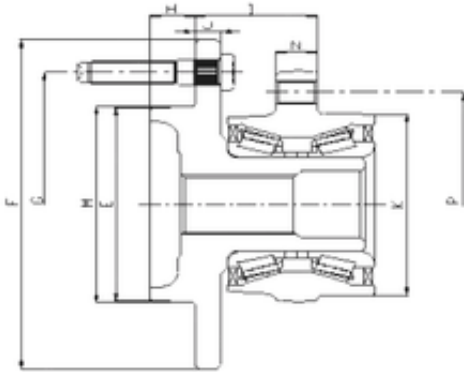

# NTN Bearing Driveshaft do Brasil

## ILJIN IJ223055 angular contact ball bearings

Bearing No. IJ223055

P	140 mm
I	51,5 mm
E	125 mm
F	203 mm
G	170 mm
H	70 mm
J	10 mm
K	113,8 mm
M	129 mm
N	18,3 mm
1	Wheel Bearing

IJ223055 Bearing 2D drawings and 3D CAD models