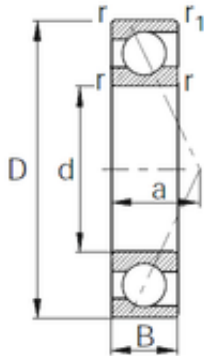

## NTN Bearing Driveshaft do Brasil

60 mm x 110 mm x 22 mm CYSD 7212 angular contact ball bearings

Bearing No. 7212

Size	60x110x22 mm
Bore Diameter	60 mm
Outer Diameter	110 mm
Width	22 mm
d	60 mm
D	110 mm
B	22 mm
C	22 mm
Angle ( ° )	25 °
r min.	1,5 mm
Basic dynamic load rating (C)	61,5 kN
Basic static load rating (C0)	49 kN
(Grease) Lubrication Speed	6600 r/min

7212 Bearing 2D drawings and 3D CAD models