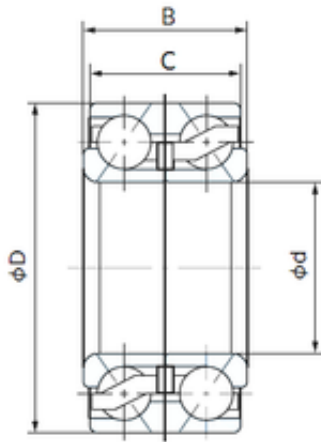

## NTN Bearing Driveshaft do Brasil

38 mm x 74 mm x 36 mm NACHI  
38BVV07-26G angular contact ball bearings

Bearing No. 38BVV07-26G

Size	38x74x36 mm
Bore Diameter	38 mm
Outer Diameter	74 mm
Width	36 mm
d	38 mm
D	74 mm
B	36 mm

38BVV07-26G Bearing 2D drawings and 3D CAD models