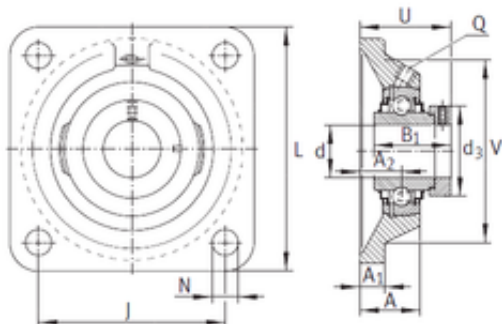

## NTN Bearing Driveshaft do Brasil

### INA RCJO50 bearing units

Bearing No. RCJO50

Bore Diameter	50 mm
d	50 mm
V	144 mm
U	70,1 mm
Thread (Q)	Rp1/8
d3	75,8 mm
A	42,5 mm
A1	19 mm
B1	66,8 mm
J	132 mm
L	175 mm
N	23 mm
A2	28 mm
Weight	4,9 Kg
Basic dynamic load rating (C)	62 kN
Category	Bearings
Inventory	0.0
Manufacturer Name	SCHAEFFLER GROUP
Minimum Buy Quantity	N/A
Weight / Kilogram	4.9
Product Group	M06110

RCJO50 Bearing 2D drawings and 3D CAD models