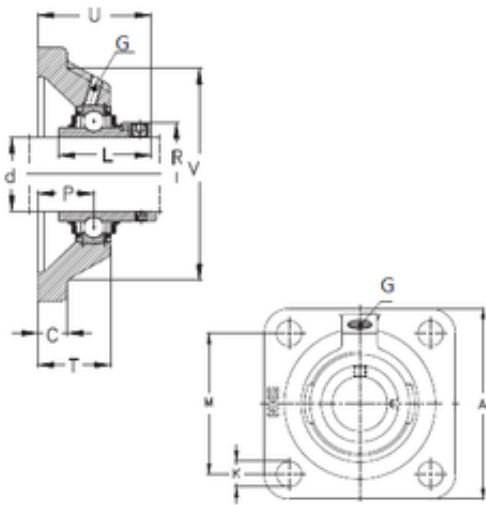

# NTN Bearing Driveshaft do Brasil

## NKE RCJO35 bearing units

Bearing No. RCJO35

Bore Diameter	35 mm
d	35 mm
P	20 mm
V	104 mm
U	53,4 mm
K	19 mm
A	135 mm
C	16 mm
L	51,6 mm
M	100 mm
R	55 mm
T	31 mm
Thread (G)	R1/8 "

RCJO35 Bearing 2D drawings and 3D CAD models