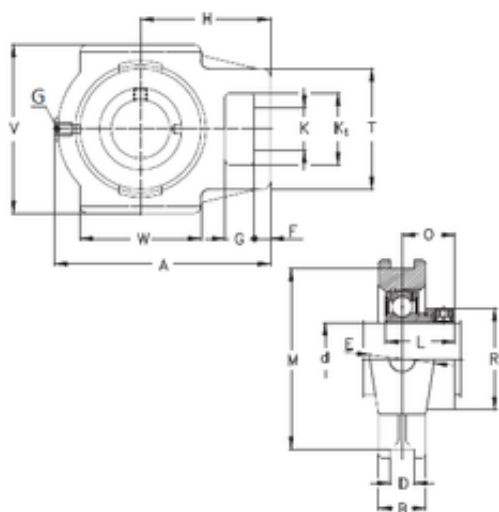

## NTN Bearing Driveshaft do Brasil

70 mm x 25 mm x 50 mm NKE RTUE70  
bearing units

Bearing No. RTUE70

Bore Diameter	70 mm
d	70 mm
V	166 mm
K1	70 mm
O	44,6 mm
A	214 mm
B	50 mm
D	25 mm
E	70 mm
F	20 mm
G	35 mm
H	135 mm
K	41 mm
L	66,1 mm
M	151 mm
R	96 mm
T	110 mm
W	120 mm
Thread (G)	R1/8 "

RTUE70 Bearing 2D drawings and 3D CAD models