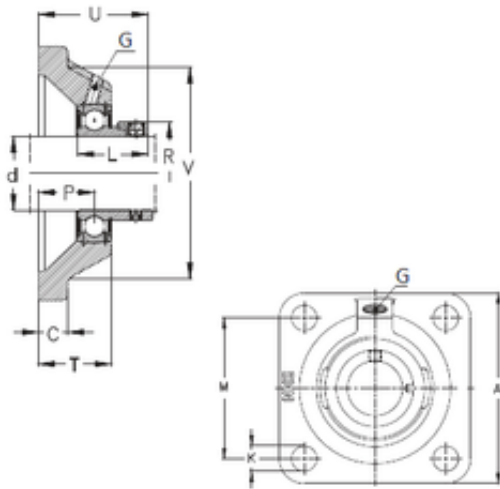

NTN Bearing Driveshaft do Brasil

NKE PCJY50-N bearing units

Bearing No. PCJY50-N

Bore Diameter	50 mm
d	50 mm
P	28 mm
V	125 mm
U	60 mm
K	18 mm
A	143 mm
C	13 mm
L	43 mm
M	111 mm
T	39 mm
Thread (G)	R1/8 "

PCJY50-N Bearing 2D drawings and 3D CAD models