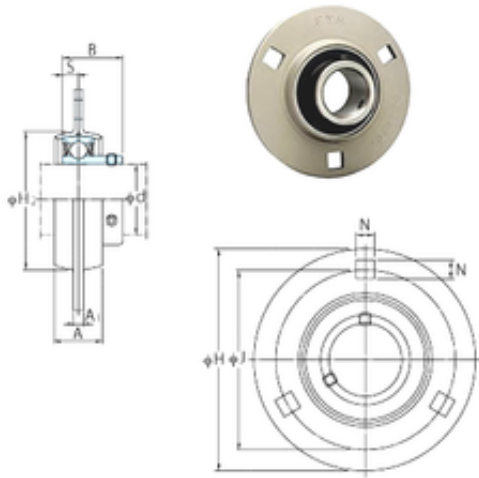

NTN Bearing Driveshaft do Brasil

FYH SBPF205 bearing units

Bearing No. SBPF205

Bore Diameter	23,8125 mm
Width	27 mm
d	23,8125 mm
A	18 mm
A1	4 mm
B	27 mm
H	95 mm
H2	60 mm
J	76 mm
N	9 mm
S	7,5 mm
Bolt (G)	M8
Weight	0,38 Kg
Basic dynamic load rating (C)	14 kN
Basic static load rating (C0)	7,85 kN
Category	Bearings
Inventory	0.0
Manufacturer Name	FYH BEARING UNITS
Minimum Buy Quantity	N/A
Weight / Kilogram	0
Product Group	M06110

SBPF205 Bearing 2D drawings and 3D CAD models