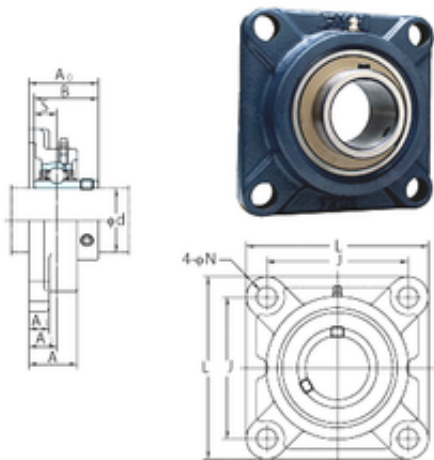

NTN Bearing Driveshaft do Brasil

FYH UCF217E bearing units

Bearing No. UCF217E

Bore Diameter	85 mm
d	85 mm
A0	87,6 mm
A	63 mm
A1	24 mm
B	85,7 mm
J	175 mm
L	220 mm
N	19 mm
S	34,1 mm
Bolt (G)	11/16
A2	36 mm
Weight	8,9 Kg
Basic dynamic load rating (C)	84 kN
Basic static load rating (C0)	61,9 kN
Category	Mounted Units & Inserts
Inventory	0.0
Manufacturer Name	FYH BEARING UNITS
Minimum Buy Quantity	N/A
Weight / Kilogram	0
Product Group	M06110

UCF217E Bearing 2D drawings and 3D CAD models