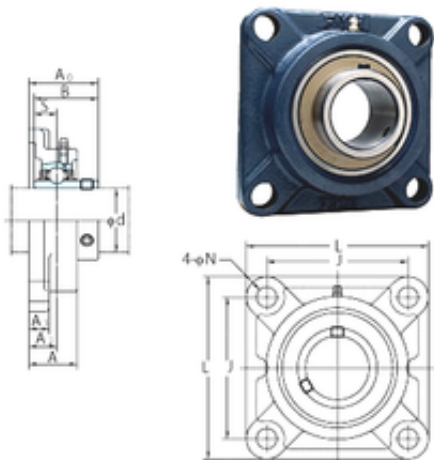

NTN Bearing Driveshaft do Brasil

FYH UCF320 bearing units

Bearing No. UCF320

UCF320 Bearing 2D drawings and 3D CAD models

Bore Diameter	100 mm
d	100 mm
A0	125 mm
A	94 mm
A1	32 mm
B	108 mm
J	242 mm
L	310 mm
N	38 mm
S	42 mm
Bolt (G)	M33
A2	59 mm
Weight	25,8 Kg
Basic dynamic load rating (C)	173 kN
Basic static load rating (C0)	141 kN
Category	Mounted Units & Inserts
Inventory	0.0
Manufacturer Name	FYH BEARING UNITS
Minimum Buy Quantity	N/A
Weight / Kilogram	0
Product Group	M06110