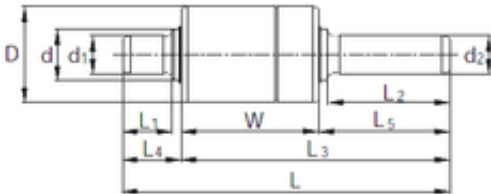

NTN Bearing Driveshaft do Brasil

KBC RW306201 complex bearings

Bearing No. RW306201

RW306201 Bearing 2D drawings and 3D CAD models

Outer Diameter	30 mm
D	30 mm
d	15.918 mm
L4	16.5 mm
L5	37.106 mm
L2	34.5 mm
L3	76 mm
d1	12 mm
d2	12 mm
L	92.5 mm
L1	14 mm
W	38.894 mm