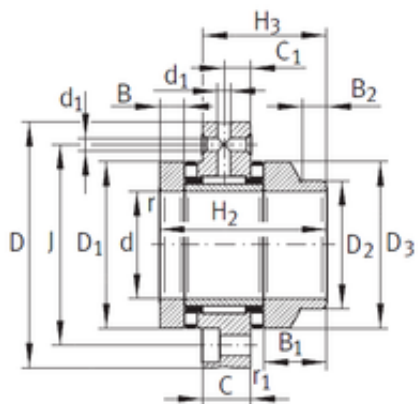

## NTN Bearing Driveshaft do Brasil

70 mm x 160 mm x 17,5 mm INA  
ZARF70160-L-TV complex bearings

Bearing No. ZARF70160-L-TV

Size	70x160x22.5 mm
Bore Diameter	70 mm
Outer Diameter	160 mm
Width	22,5 mm
d	70 mm
D	160 mm
C	22,5 mm
H3	72 mm
d1	6 mm
r min.	0,3 mm
r1 min.	0,6 mm
B	17,5 mm
B1	38,5 mm
B2	16 mm
C1	12,5 mm
D1	115 mm
D2	100 mm
D3	115 mm
H2	103 mm
J	133 mm
da min.	98 mm
Da max.	116 mm
Weight	5,95 Kg
Dynamic load rating radial (C)	56 kN
Dynamic load rating axial	201 kN

ZARF70160-L-TV Bearing 2D drawings and 3D CAD models

## NTN Bearing Driveshaft do Brasil

(C)	
Static load rating radial (C0)	119 kN
Static load rating axial (C0)	630 kN
(Grease) Lubrication Speed	800 r/min
Category	Ball Bearings
Inventory	0.0
Manufacturer Name	SCHAEFFLER GROUP
Minimum Buy Quantity	N/A
Weight / Kilogram	7.125
EAN	4047643182577
Product Group	B00234