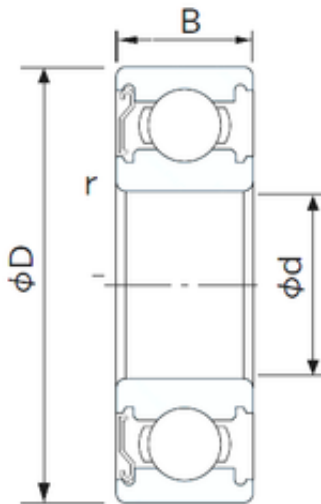

## NTN Bearing Driveshaft do Brasil

140 mm x 190 mm x 24 mm CYSD 6928-Z deep groove ball bearings

Bearing No. 6928-Z

Size	140x190x24 mm
Bore Diameter	140 mm
Outer Diameter	190 mm
Width	24 mm
d	140 mm
D	190 mm
B	24 mm
C	24 mm
r min.	1,5 mm
Weight	1,67 Kg
Basic dynamic load rating (C)	66,5 kN

6928-Z Bearing 2D drawings and 3D CAD models