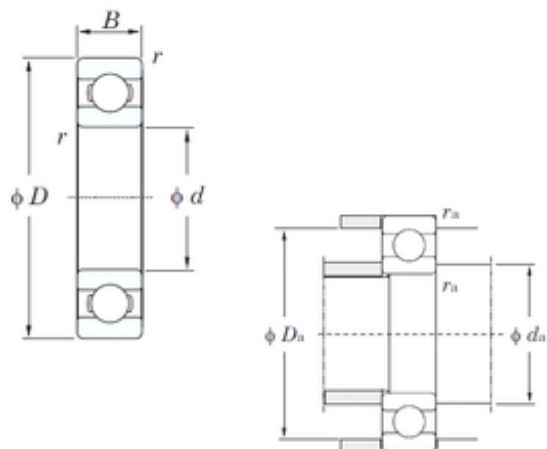

NTN Bearing Driveshaft do Brasil

SKF/NSK/NTN/Koyo Bearing (NA 6901 NA 6902 NA 6903 NA 6904 NA 6905 NA 6906 NA 6907 NA 6908 NA 6909 NA 6910) Needle Roller Bearing

Bearing No. 6901

6901 Bearing 2D drawings and 3D CAD models

Size	12x24x6 mm
Bore Diameter	12 mm
Outer Diameter	24 mm
Width	6 mm
d	12 mm
D	24 mm
B	6 mm
C	6 mm
r min.	0,3 mm
da min.	14 mm
Da max.	22 mm
ra max.	0,3 mm
Weight	0,011 Kg
Basic dynamic load rating (C)	2,9 kN
Basic static load rating (C0)	1,45 kN
(Grease) Lubrication Speed	31000 r/min
(Oil) Lubrication Speed	36000 r/min
Category	Single Row Ball Bearings
Inventory	0.0
Manufacturer Name	KOYO
Minimum Buy Quantity	N/A
Weight / Kilogram	0.012
EAN	0605790085734